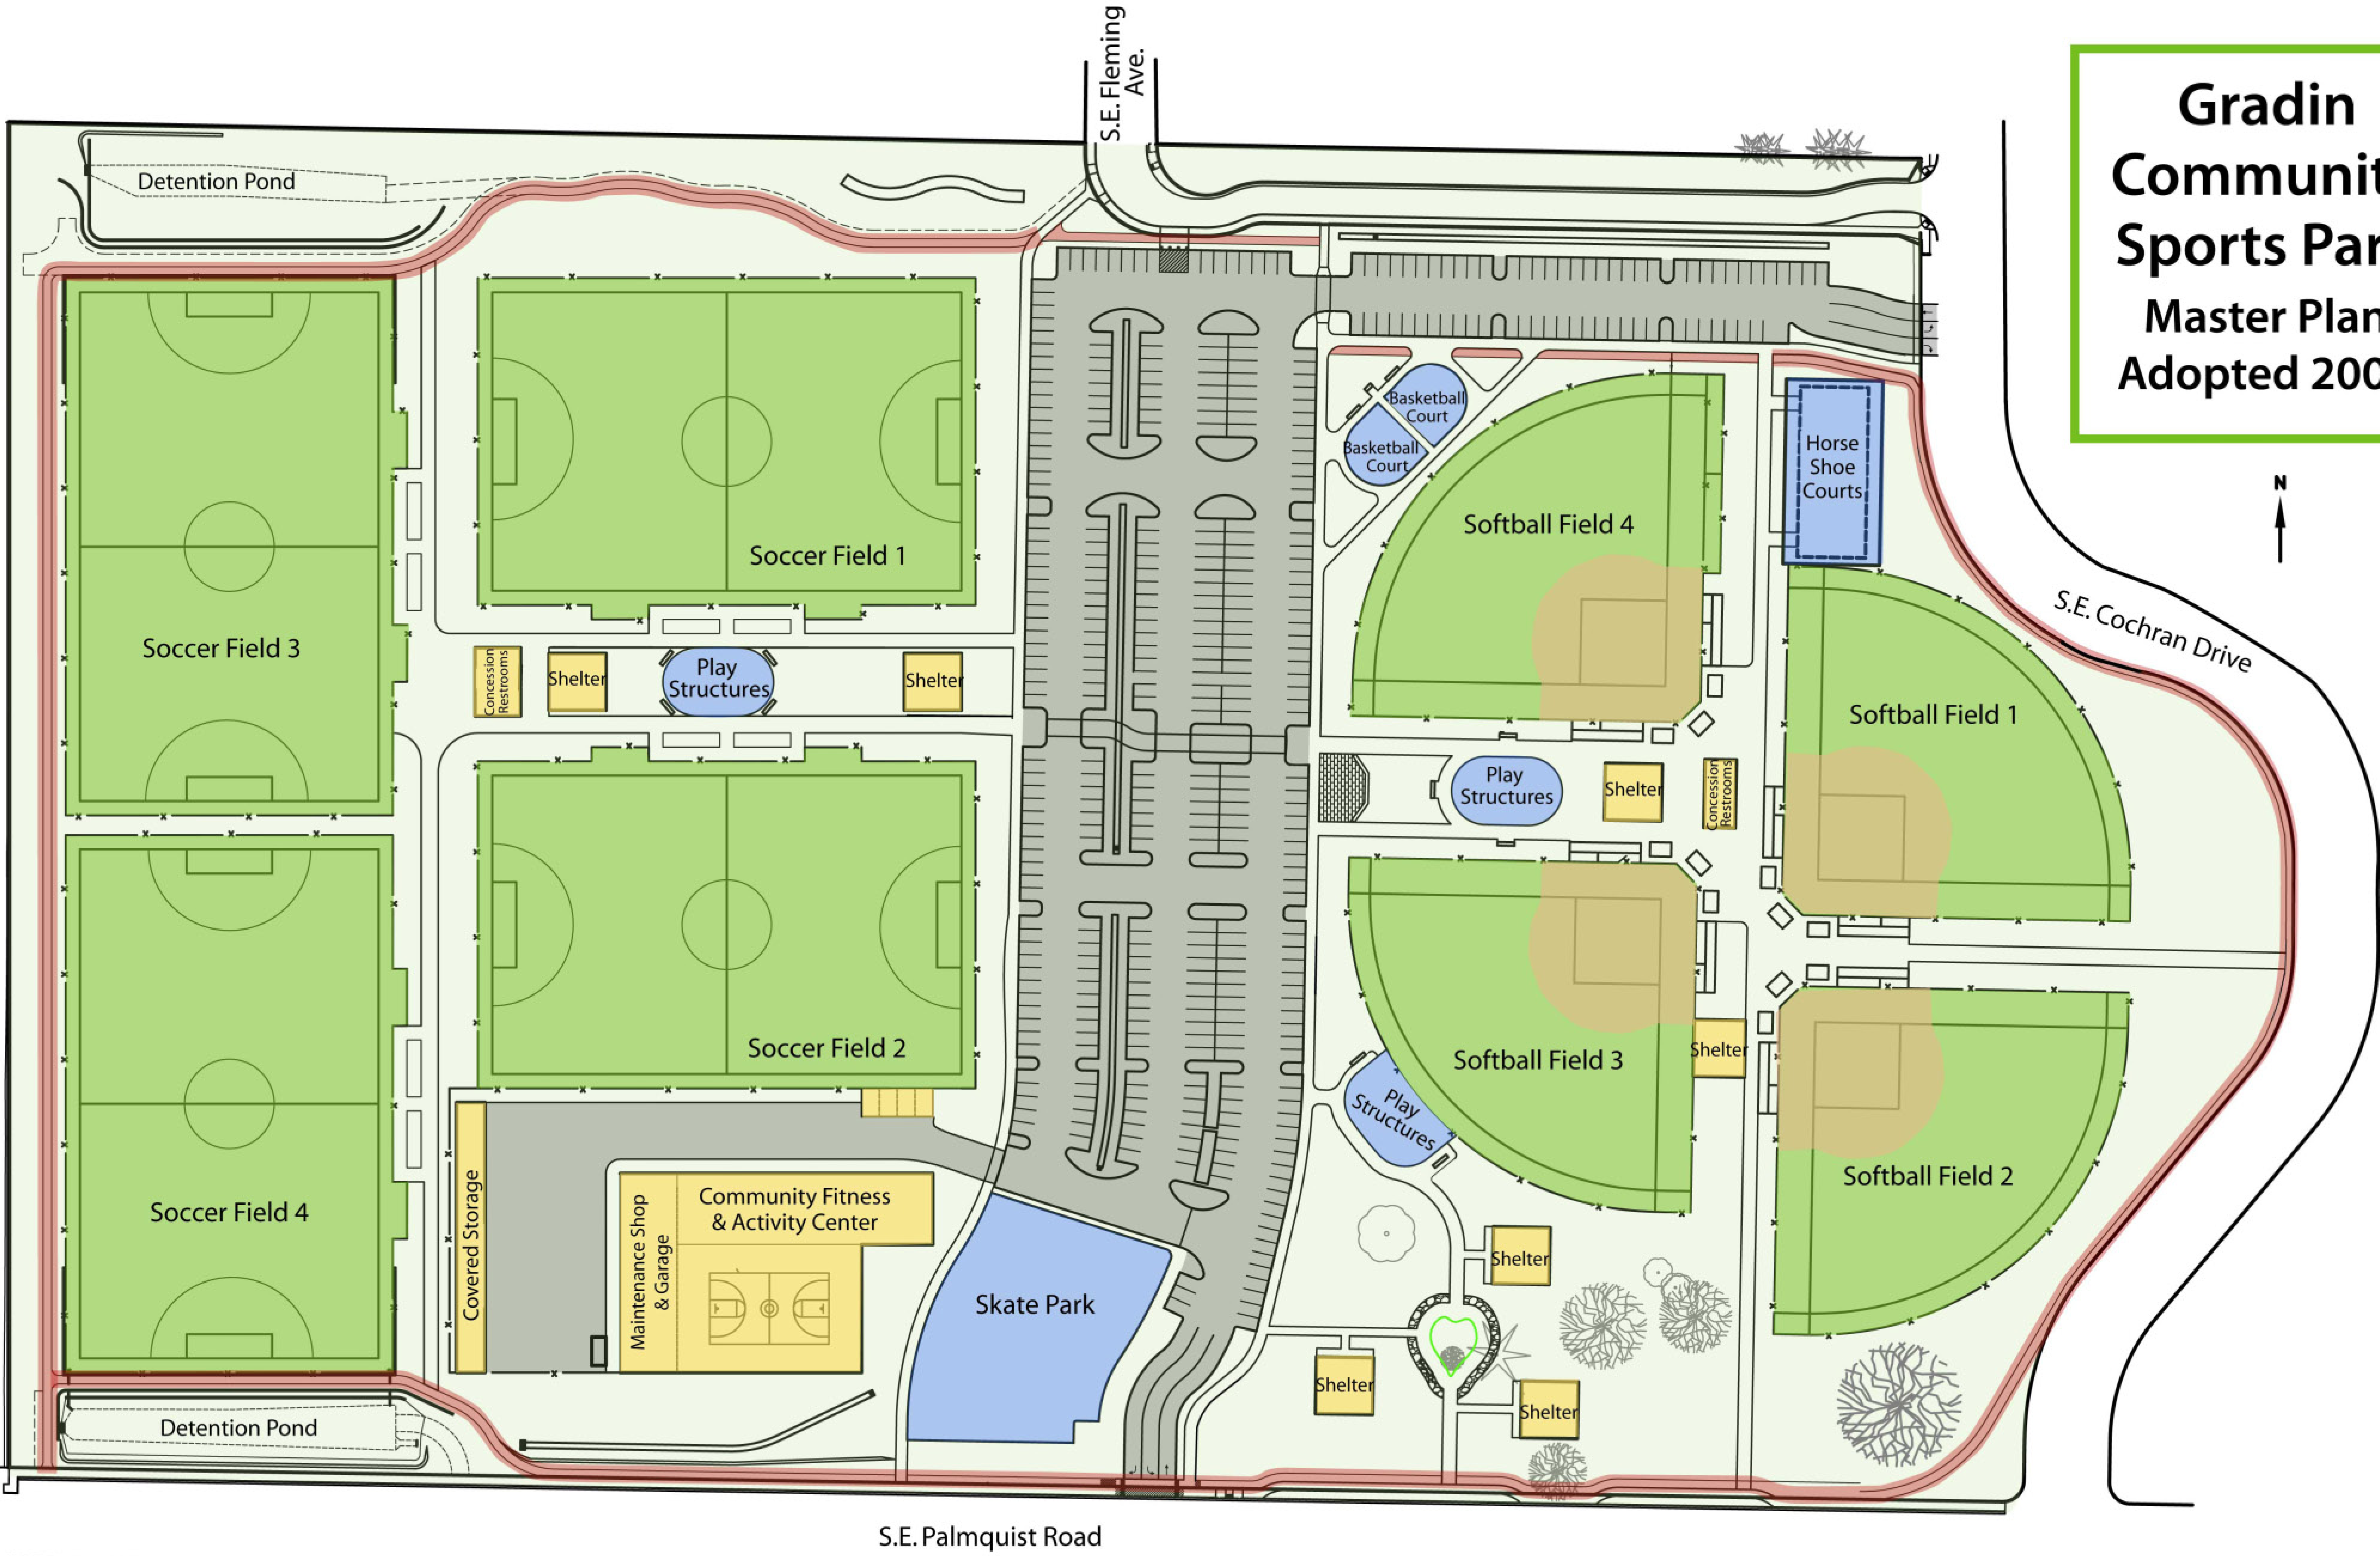

Gradin Community Sports Park Master Plan Adopted 2008

Detention Pond

S.E. Fleming Ave.

S.E. Cochran Drive

Soccer Field 3

Soccer Field 1

Softball Field 4

Horse Shoe Courts

Concession Restrooms

Shelter

Play Structures

Shelter

Basketball Court

Basketball Court

Softball Field 1

Play Structures

Shelter

Concession Restrooms

Covered Storage

Maintenance Shop & Garage

Community Fitness & Activity Center

Softball Field 3

Shelter

Soccer Field 4

Play Structures

Softball Field 2

Skate Park

Shelter

Shelter

Shelter

Detention Pond

S.E. Palmquist Road