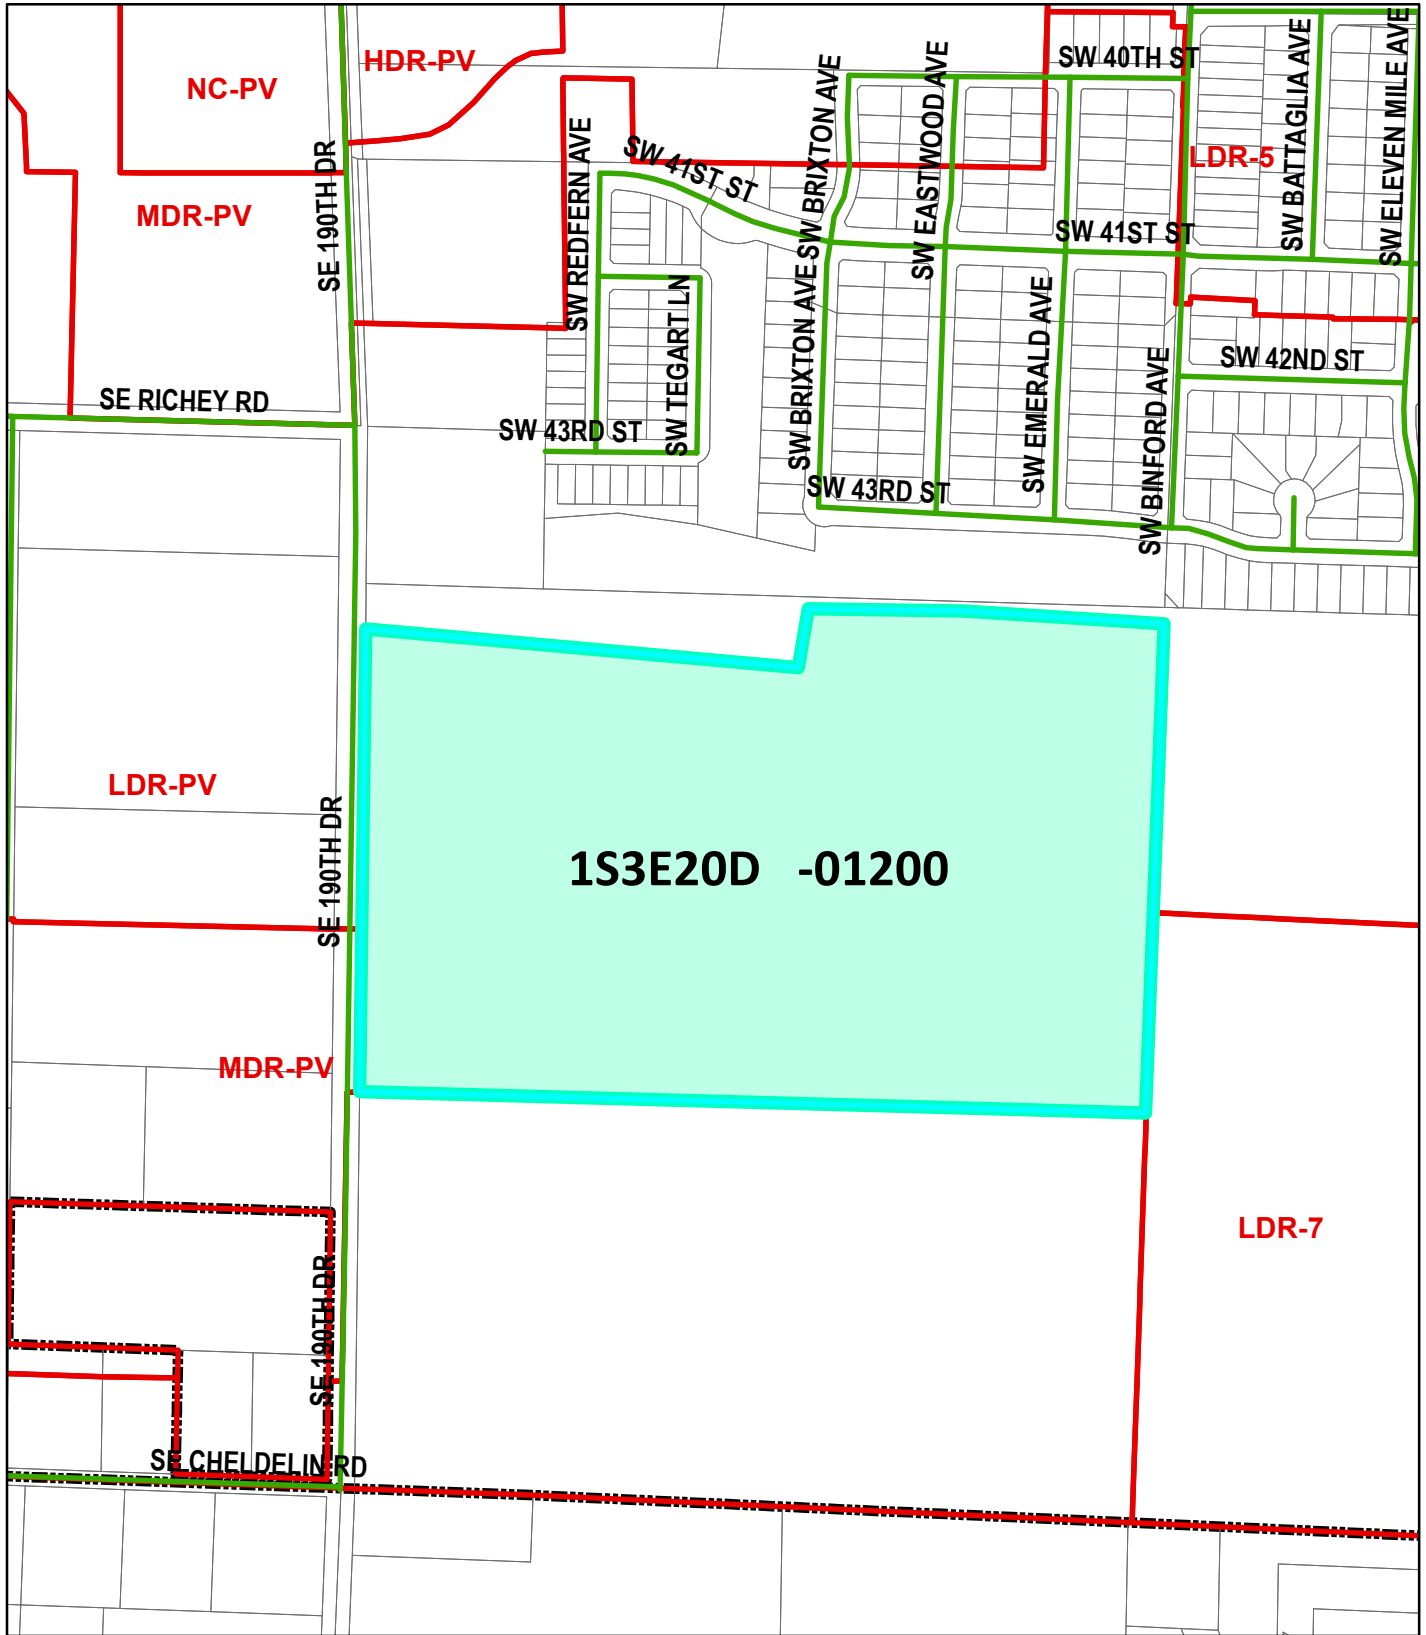

VICINITY MAP

FILE NUMBER: SD/MIS 20-26000343
PROJECT: Veranda Subdivision

CITY OF GRESHAM
URBAN DESIGN & PLANNING
Date: Tuesday, July 27, 2021