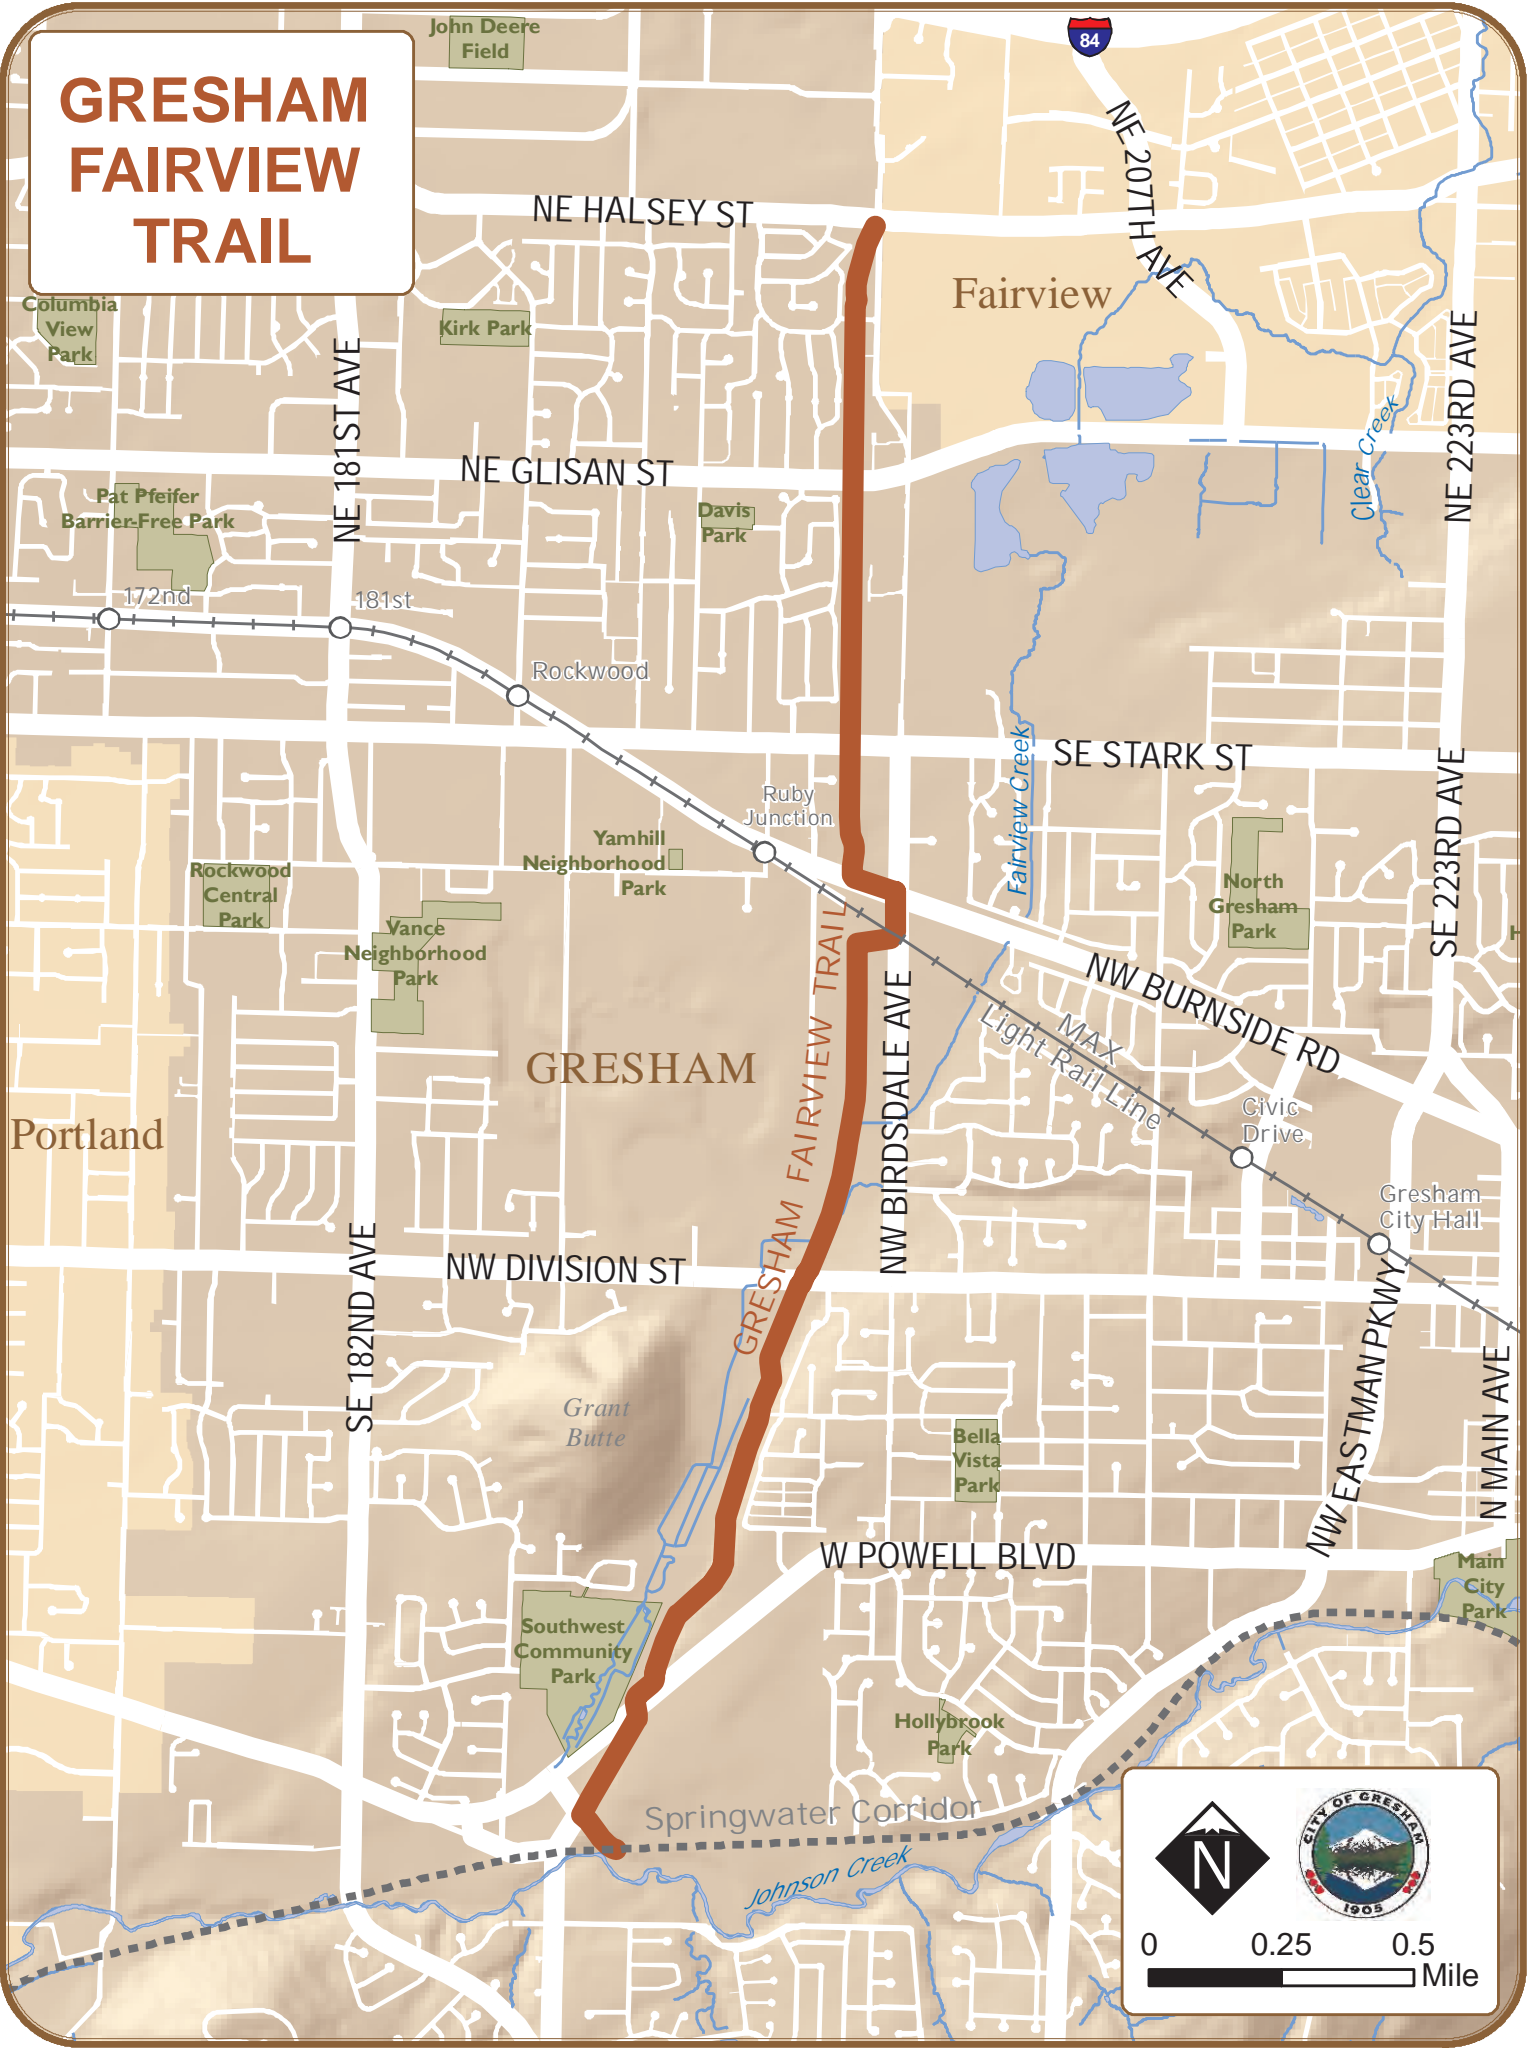

GRESHAM FAIRVIEW TRAIL

Columbia View Park

John Deere Field

NE HALSEY ST

84

NE 207TH AVE

Fairview

Kirk Park

NE 223RD AVE

Clear Creek

NE GLISAN ST

Davis Park

Pat Pfeifer Barrier-Free Park

172nd

181st

Rockwood

SE STARK ST

Ruby Junction

Fairview Creek

Rockwood Central Park

Yamhill Neighborhood Park

North Gresham Park

Vance Neighborhood Park

Portland

Main City Park

Springwater Corridor

Johnson Creek