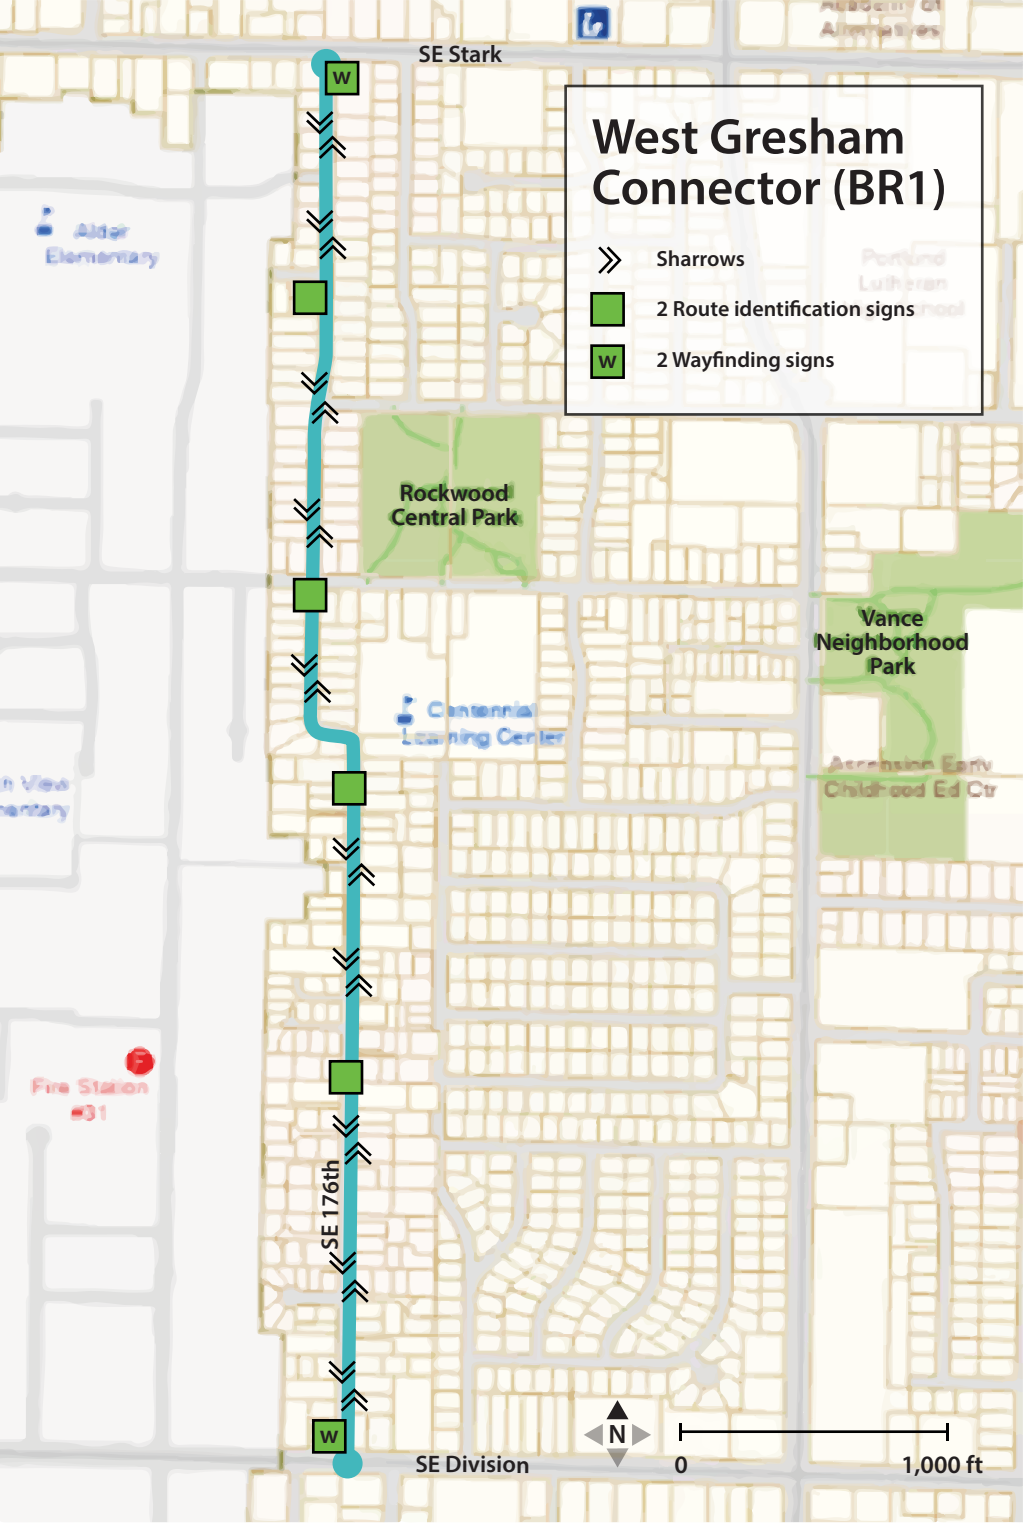

West Gresham Connector (BR1)

- »» Sharrows
- 2 Route identification signs
- W 2 Wayfinding signs

SE Stark

Alder Elementary

Rockwood Central Park

Centennial Learning Center

Vance Neighborhood Park

Fire Station #31

SE 176th

SE Division

0 1,000 ft