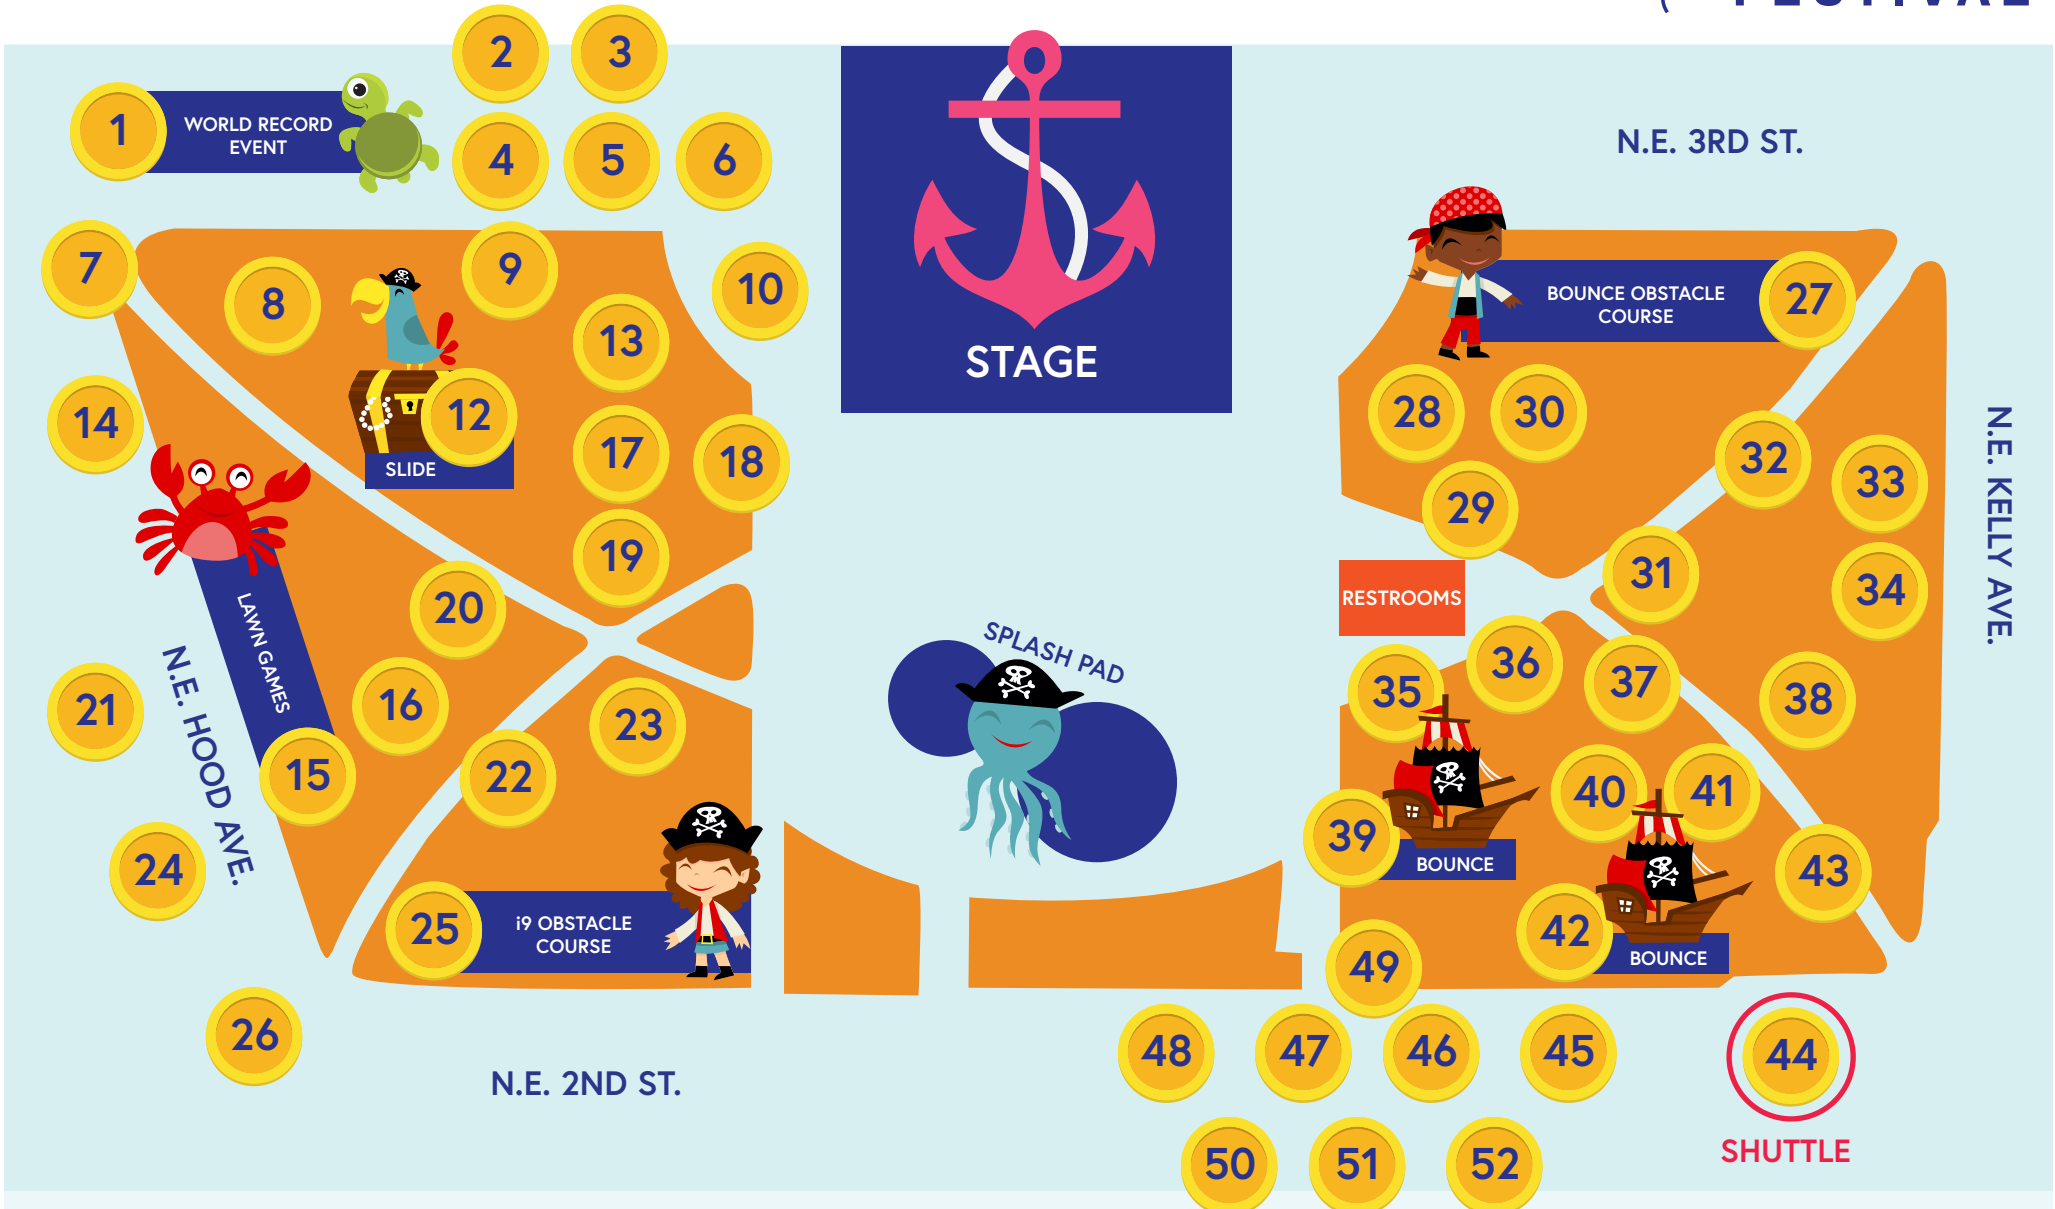

# KIDS VILLAGE MAP

Name: \_\_\_\_\_ Phone: \_\_\_\_\_  
Email: \_\_\_\_\_ Zip Code: \_\_\_\_\_

See other side for key.

# KIDS VILLAGE KEY

1. World Record Event
2. Backyard Wildlife Program
3. City of Gresham Recycling
4. City of Gresham Natural Resources
5. Johnson Creek WaterShed Association
6. 98.7 The Bull Street Team
7. Kona Ice
8. Apollo Drain and Rooter
9. Pediatric Therapy–Popcorn
10. Gresham Ford
11. Servpro
12. Slide
13. Crafts provided by Craft Warehouse & Home Depot
14. Gresham Fire/FIRST AID
15. Lawn Games
16. Outlook
17. US World Class Taekwondo–Face Painting
18. ProActive Physical Therapy
19. Clackamas County Bank
20. Amazon
21. NW Natural–Gas Safety
22. Rise Church–Mascot Photo Booth
23. West Stage
24. NW Natural–Smart Energy
25. i9 Sports–Obstacle Course
26. Gresham Police–Fingerprinting
27. Bounce Obstacle
28. My Kid’s Dentist–Prize Pick Up
29. Information/Volunteer Check-in
30. Amazon
31. Generations Church
32. State Farm–Rob Hendrickson
33. Maggie Mae’s Kids Bookstore
34. Party Surprise
35. Imperfect Produce
36. Unitus Community Credit Union
37. Balloon Lady
38. Shady Seating
39. Bounce House
40. West Plaza Stage
41. AT&T Mobility
42. Bounce House
43. Community Development Partners
44. First Student–Shuttle
- 45 Schimizza Public House–Pizza
- 46 Breakfast Lions–Hot Dogs
- 47 Sara’s Tamales
- 48 We Grub
- 49 Dominican Sweets
- 50 Tany’s Bakery