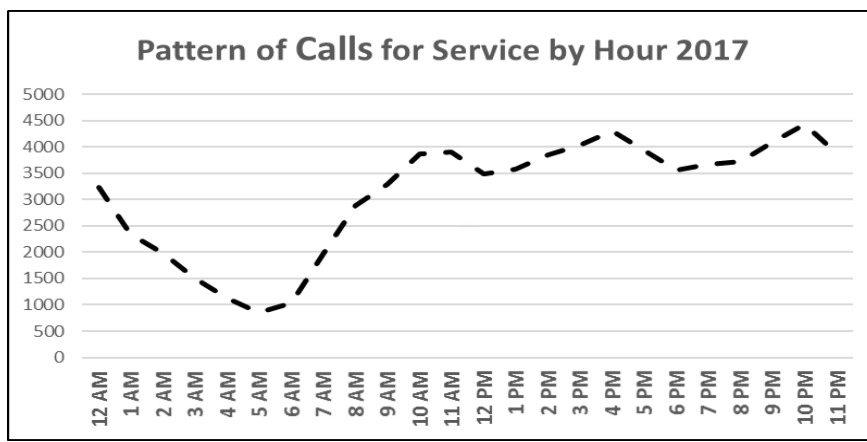

**GRESHAM'S BUSIEST NEIGHBORHOODS 2018 (USING % OF TOTAL CALLS)**

Esri, HERE, Garmin, © OpenStreetMap contributors, and the GIS user community

**TOP REPEAT CRASH LOCATIONS 2018**

**MAIN CITATION LOCATIONS**

# CRIME/OFFENSE TYPES BY NEIGHBORHOOD

\*Total here is 3,732. Most tickets are for (in order):  
 Speeding  
 Driving while suspended  
 Registration violations