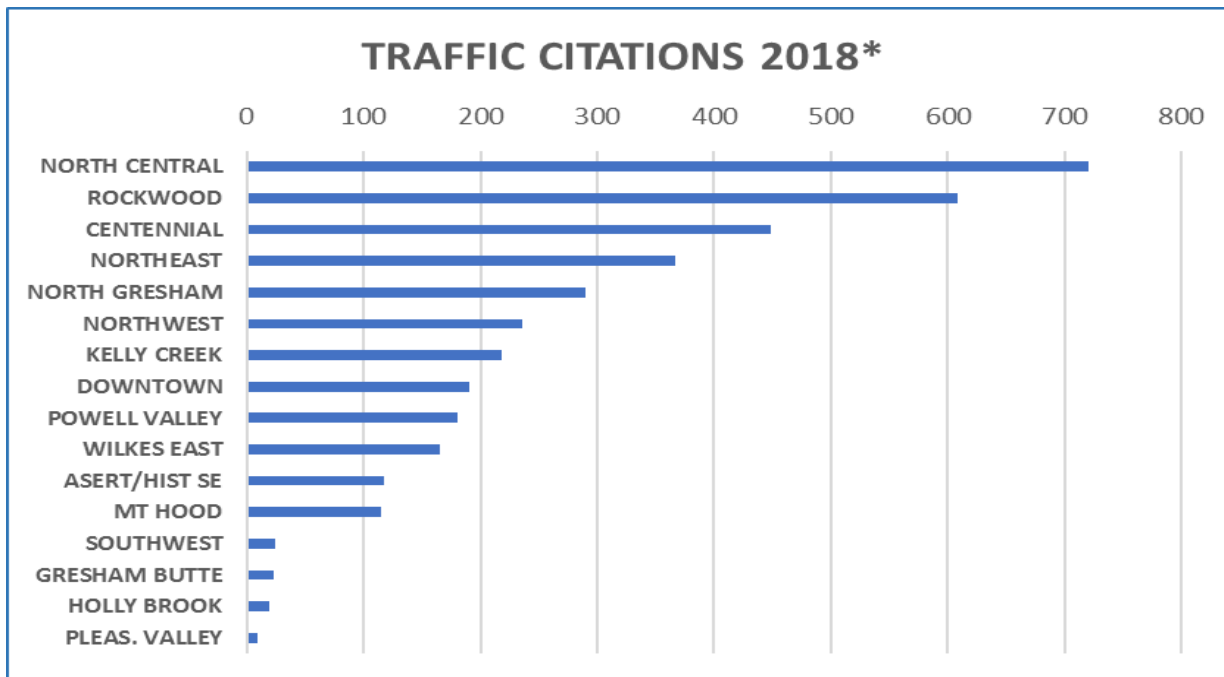

**GRESHAM'S BUSIEST NEIGHBORHOODS 2018 (USING % OF TOTAL CALLS)**

Esri, HERE, Garmin, © OpenStreetMap contributors, and the GIS user community

**TOP REPEAT CRASH LOCATIONS 2018**

**MAIN CITATION LOCATIONS**

# CRIME/OFFENSE TYPES BY NEIGHBORHOOD

\*Total here is 3,732. Most tickets are for (in order):  
 Speeding  
 Driving while suspended  
 Registration violations