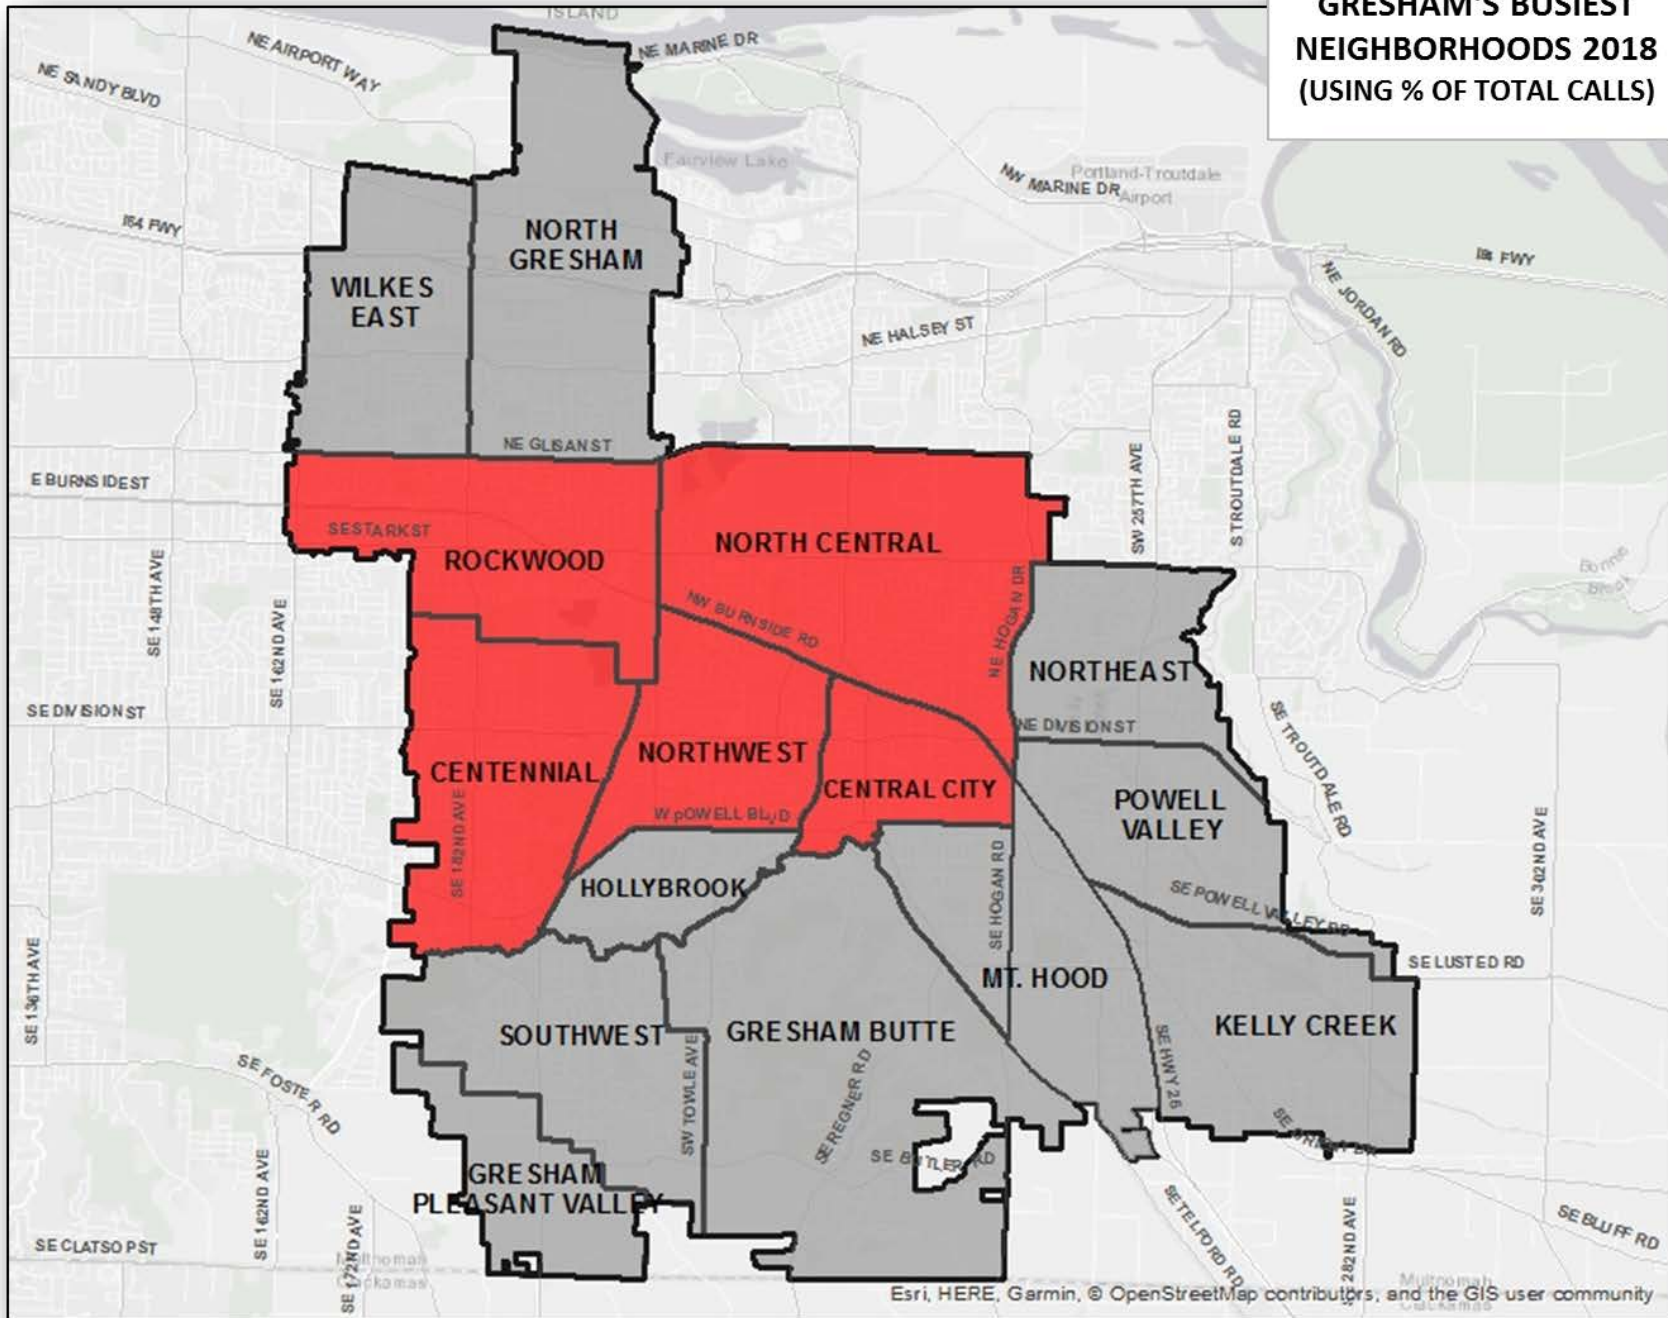

**GRESHAM'S BUSIEST NEIGHBORHOODS 2018 (USING % OF TOTAL CALLS)**

Esri, HERE, Garmin, © OpenStreetMap contributors, and the GIS user community

**TOP REPEAT CRASH LOCATIONS 2018**

**MAIN CITATION LOCATIONS**

# CRIME/OFFENSE TYPES BY NEIGHBORHOOD

\*Total here is 3,732. Most tickets are for (in order):  
 Speeding  
 Driving while suspended  
 Registration violations