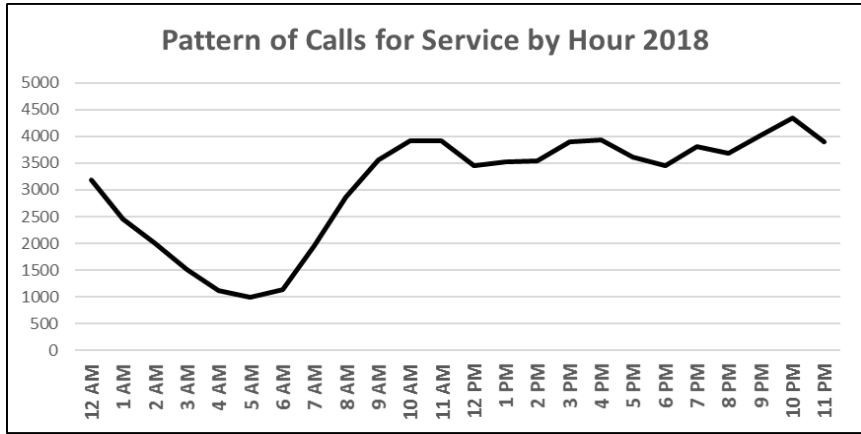

**GRESHAM'S BUSIEST NEIGHBORHOODS 2018 (USING % OF TOTAL CALLS)**

Esri, HERE, Garmin, © OpenStreetMap contributors, and the GIS user community

**TOP REPEAT CRASH LOCATIONS 2018**

**MAIN CITATION LOCATIONS**

# CRIME/OFFENSE TYPES BY NEIGHBORHOOD

\*Total here is 3,732. Most tickets are for (in order):  
 Speeding  
 Driving while suspended  
 Registration violations