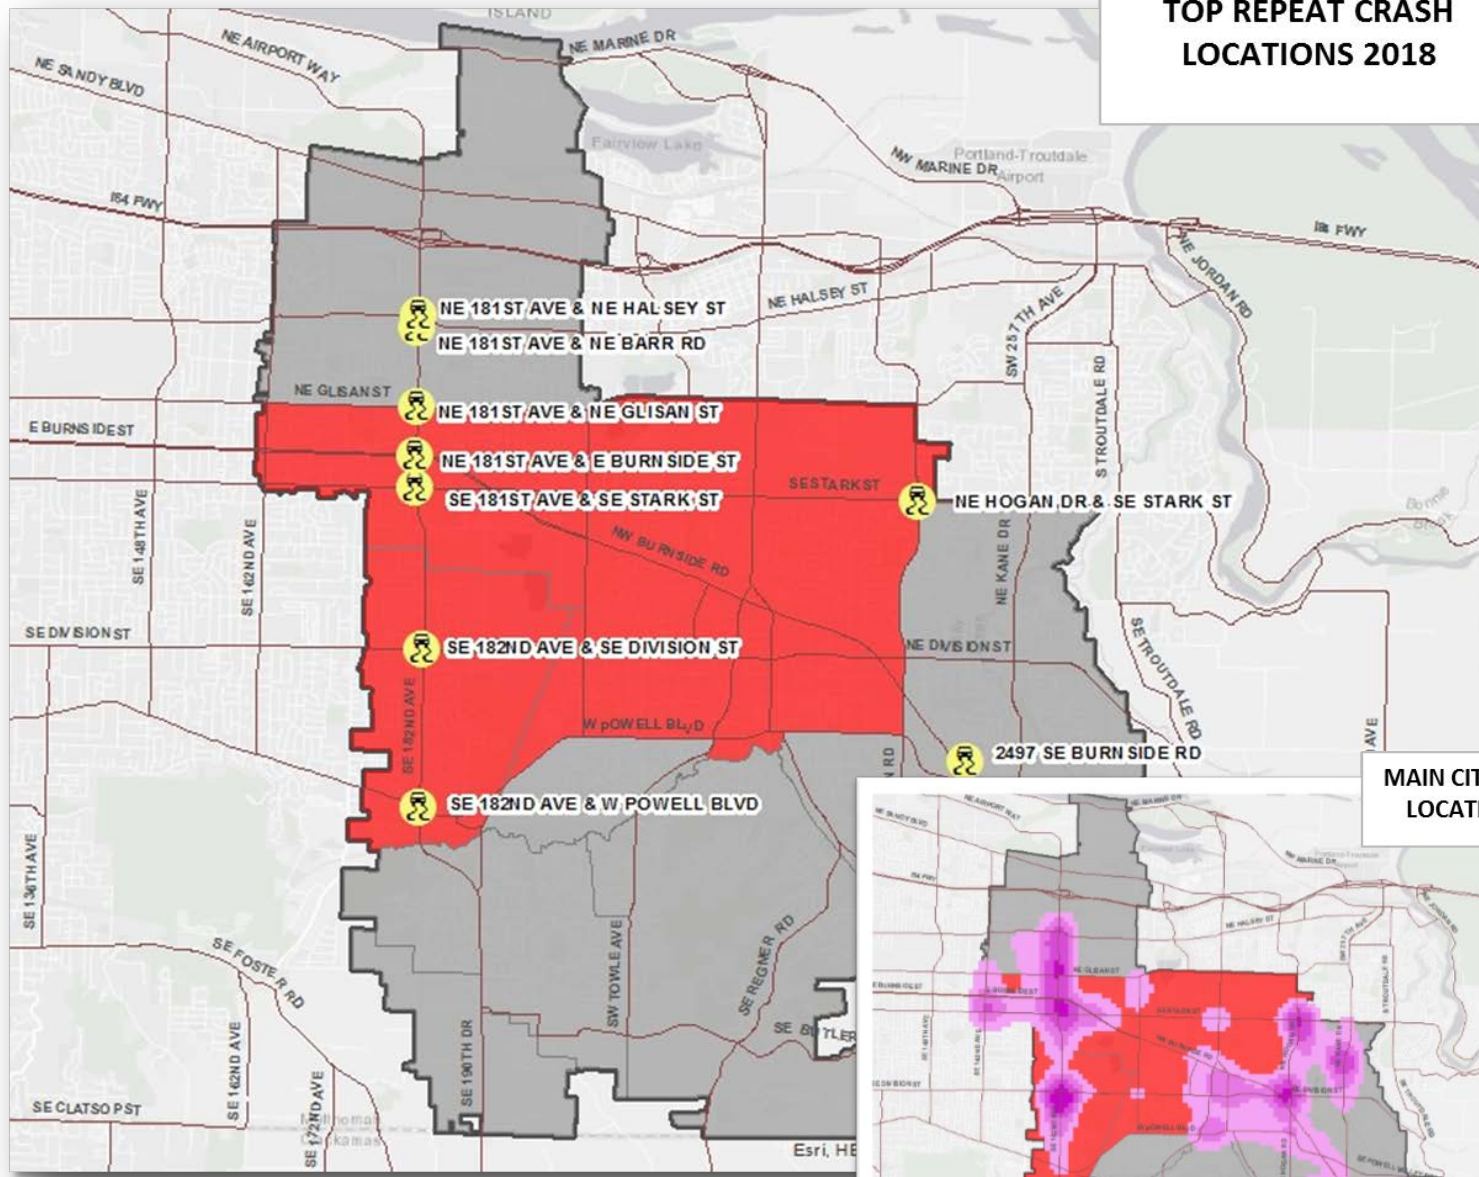

**GRESHAM'S BUSIEST NEIGHBORHOODS 2018 (USING % OF TOTAL CALLS)**

Esri, HERE, Garmin, © OpenStreetMap contributors, and the GIS user community

**TOP REPEAT CRASH LOCATIONS 2018**

**MAIN CITATION LOCATIONS**

# CRIME/OFFENSE TYPES BY NEIGHBORHOOD

\*Total here is 3,732. Most tickets are for (in order):  
 Speeding  
 Driving while suspended  
 Registration violations