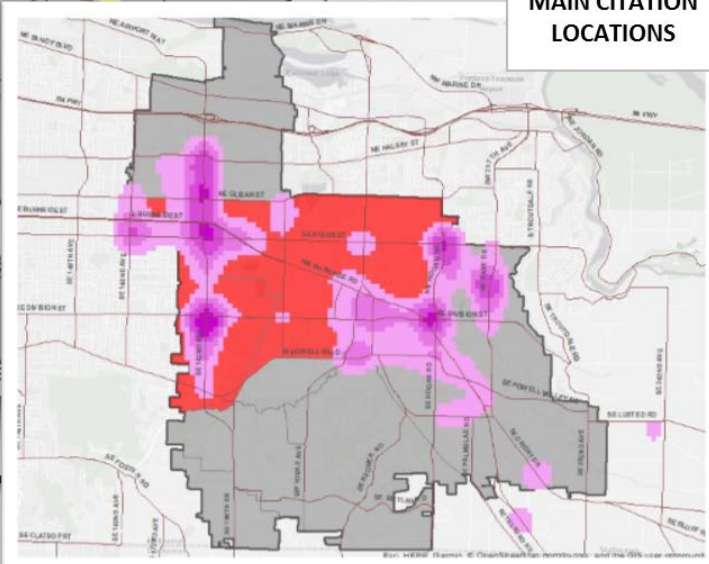

**GRESHAM'S BUSIEST NEIGHBORHOODS 2018 (USING % OF TOTAL CALLS)**

Esri, HERE, Garmin, © OpenStreetMap contributors, and the GIS user community

**TOP REPEAT CRASH LOCATIONS 2018**

**MAIN CITATION LOCATIONS**

# CRIME/OFFENSE TYPES BY NEIGHBORHOOD

\*Total here is 3,732. Most tickets are for (in order):  
 Speeding  
 Driving while suspended  
 Registration violations