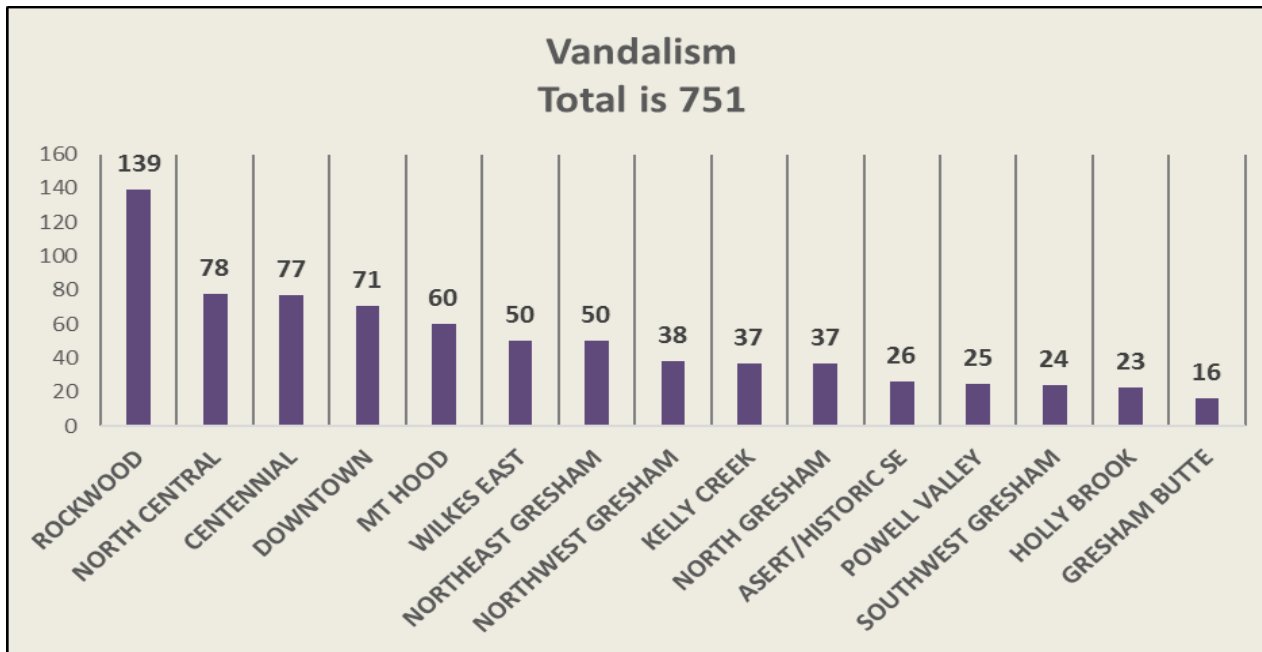

**GRESHAM'S BUSIEST NEIGHBORHOODS 2018 (USING % OF TOTAL CALLS)**

Esri, HERE, Garmin, © OpenStreetMap contributors, and the GIS user community

**TOP REPEAT CRASH LOCATIONS 2018**

**MAIN CITATION LOCATIONS**

# CRIME/OFFENSE TYPES BY NEIGHBORHOOD

\*Total here is 3,732. Most tickets are for (in order):  
 Speeding  
 Driving while suspended  
 Registration violations