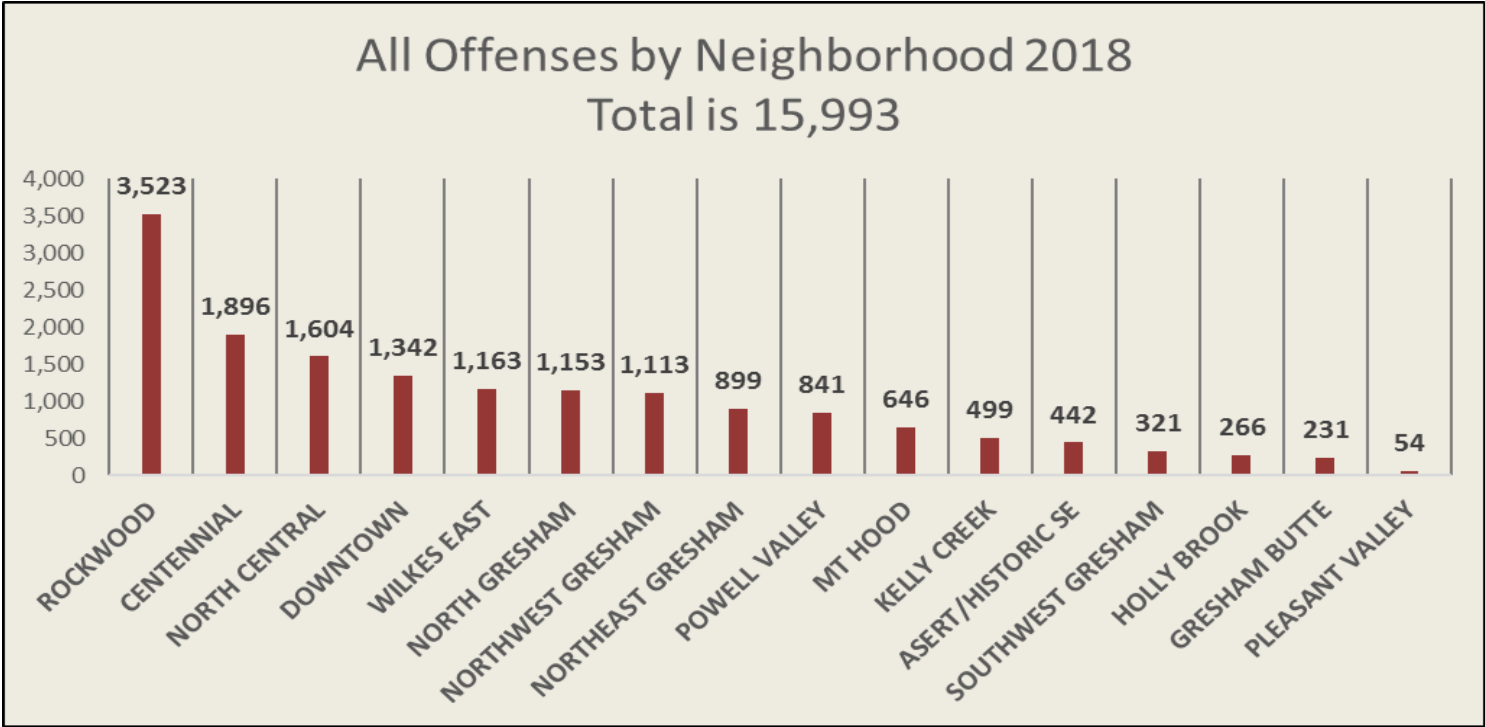

**GRESHAM'S BUSIEST NEIGHBORHOODS 2018 (USING % OF TOTAL CALLS)**

Esri, HERE, Garmin, © OpenStreetMap contributors, and the GIS user community

**TOP REPEAT CRASH LOCATIONS 2018**

**MAIN CITATION LOCATIONS**

# CRIME/OFFENSE TYPES BY NEIGHBORHOOD

\*Total here is 3,732. Most tickets are for (in order):  
 Speeding  
 Driving while suspended  
 Registration violations