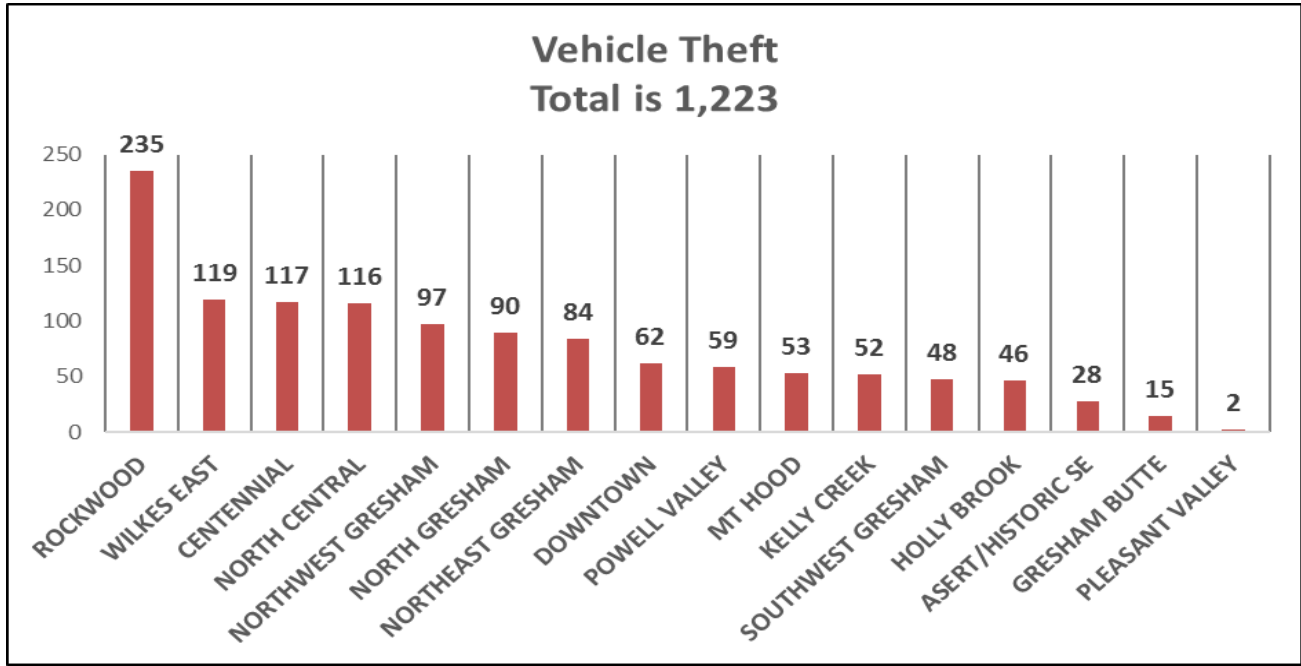

**GRESHAM'S BUSIEST NEIGHBORHOODS 2018 (USING % OF TOTAL CALLS)**

Esri, HERE, Garmin, © OpenStreetMap contributors, and the GIS user community

**TOP REPEAT CRASH LOCATIONS 2018**

**MAIN CITATION LOCATIONS**

# CRIME/OFFENSE TYPES BY NEIGHBORHOOD

\*Total here is 3,732. Most tickets are for (in order):  
 Speeding  
 Driving while suspended  
 Registration violations