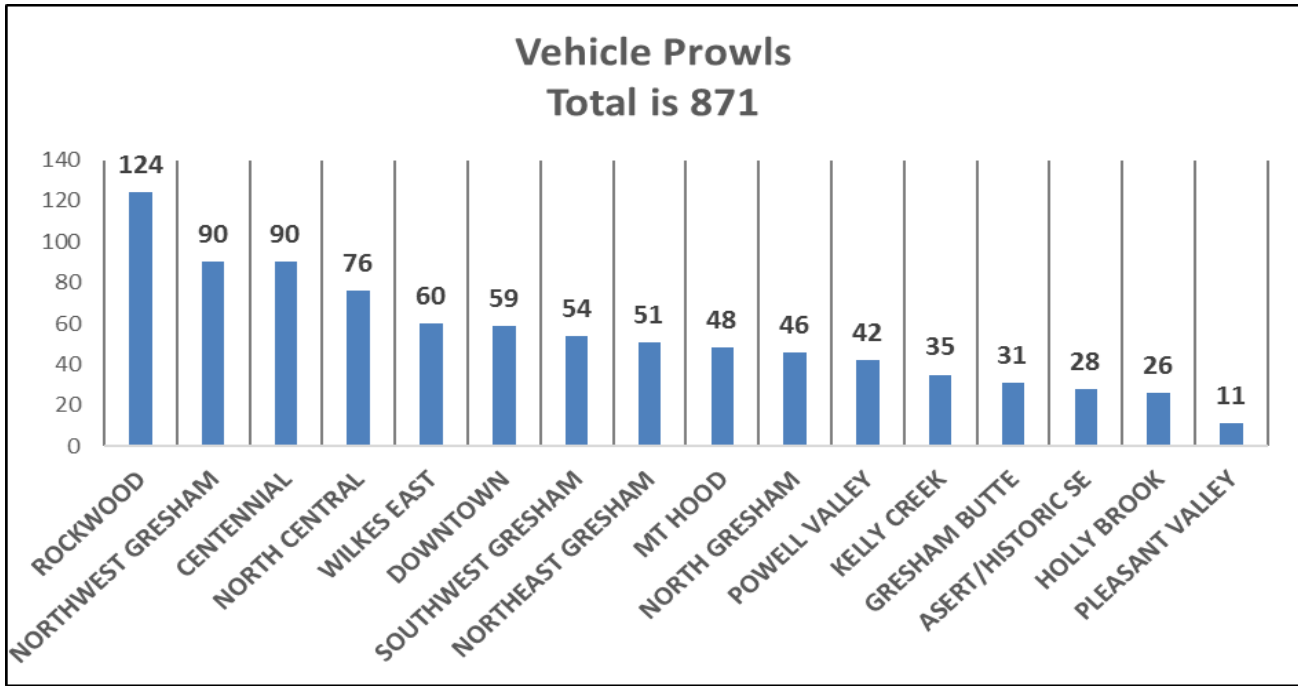

**GRESHAM'S BUSIEST NEIGHBORHOODS 2018 (USING % OF TOTAL CALLS)**

Esri, HERE, Garmin, © OpenStreetMap contributors, and the GIS user community

**TOP REPEAT CRASH LOCATIONS 2018**

**MAIN CITATION LOCATIONS**

# CRIME/OFFENSE TYPES BY NEIGHBORHOOD

\*Total here is 3,732. Most tickets are for (in order):  
 Speeding  
 Driving while suspended  
 Registration violations