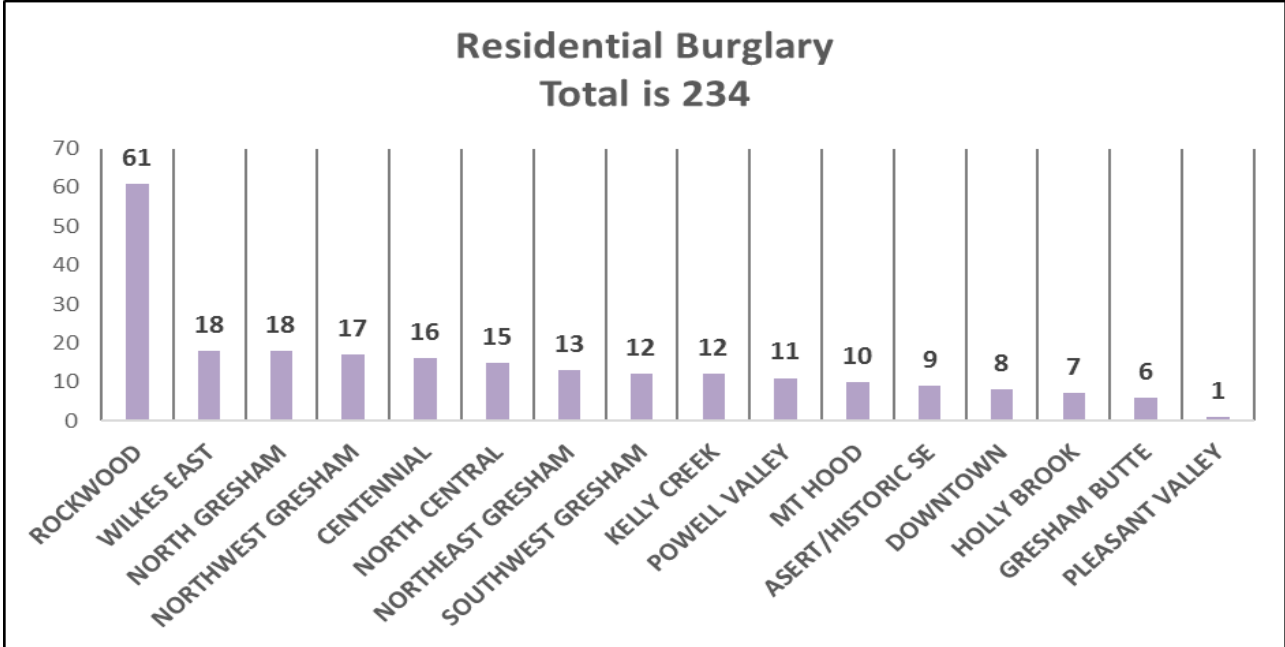

**GRESHAM'S BUSIEST NEIGHBORHOODS 2018 (USING % OF TOTAL CALLS)**

Esri, HERE, Garmin, © OpenStreetMap contributors, and the GIS user community

**TOP REPEAT CRASH LOCATIONS 2018**

**MAIN CITATION LOCATIONS**

# CRIME/OFFENSE TYPES BY NEIGHBORHOOD

\*Total here is 3,732. Most tickets are for (in order):  
 Speeding  
 Driving while suspended  
 Registration violations