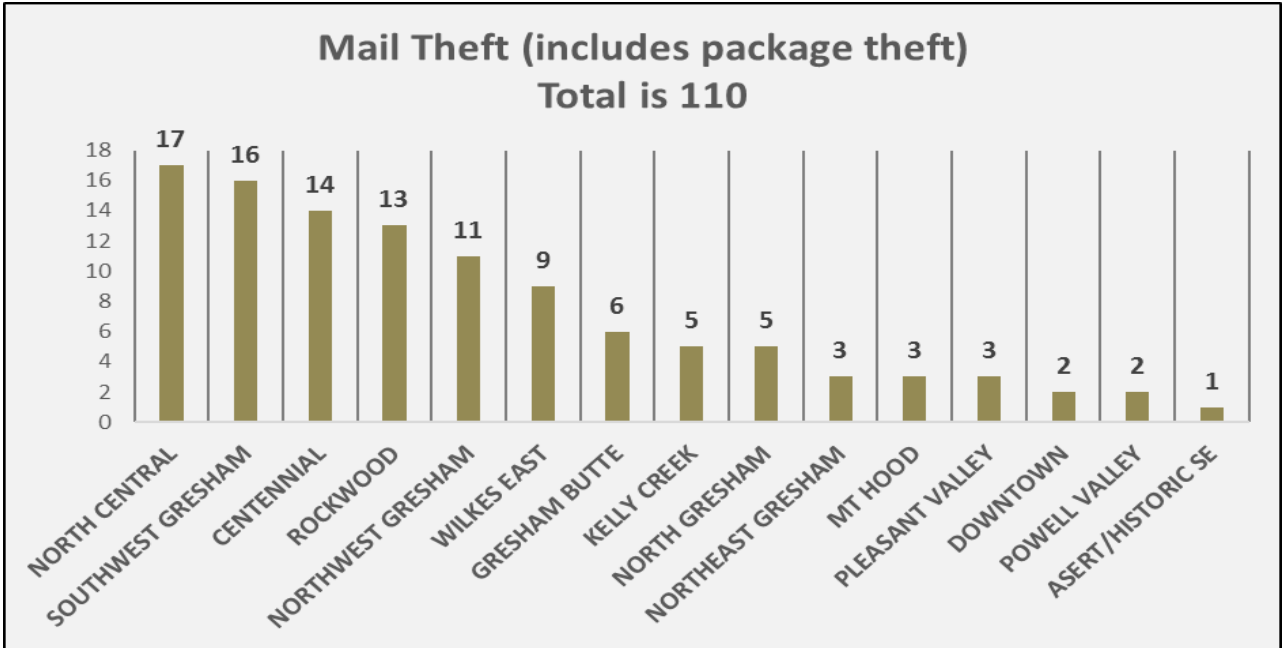

**GRESHAM'S BUSIEST NEIGHBORHOODS 2018 (USING % OF TOTAL CALLS)**

Esri, HERE, Garmin, © OpenStreetMap contributors, and the GIS user community

**TOP REPEAT CRASH LOCATIONS 2018**

**MAIN CITATION LOCATIONS**

# CRIME/OFFENSE TYPES BY NEIGHBORHOOD

\*Total here is 3,732. Most tickets are for (in order):  
 Speeding  
 Driving while suspended  
 Registration violations