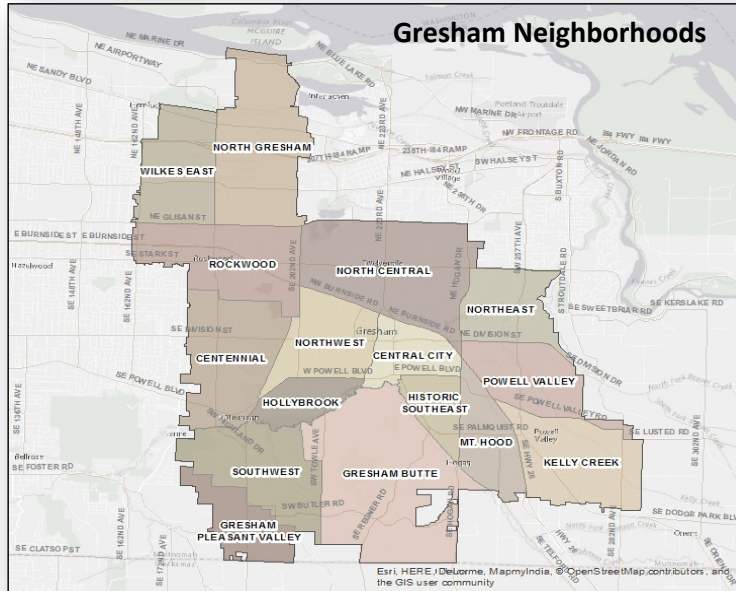

GPD Calls for Service 2018*

	2018	2017	Change 2018
Total	73,764	74,501	-1.0%
Radio-dispatched	46,963	45,934	2.2%
Officer-initiated	26,801	28,566	-6.2%

*A call for service occurs when an officer is "called" to respond to an event. The call may come from a citizen, 911, an alarm, or may be something the officer sees and determines a response is needed (officer-initiated). That event may or may not be cleared with a case report. The FBI uses agency case reports to calculate crime statistics nationwide. GPD's case reports

Top 5 Officer-Initiated Call Types	
2018	
Traffic Stop	12,782
Follow-Up	3,064
Subject Stop	2,835
Susp. Incident	1,754
Area/Prem. Check	582
2017	
Traffic Stop	12,758
Follow-Up	3,394
Subject Stop	3,068
Susp. Incident	1,733
Area/Prem. Check	1,094

Calls per Neighborhood

	2018	2017	Change '18
Asert/Historic SE	1,992	1,837	8%
Centennial	5,838	5,515	6%
Downtown/Central	5,921	6,120	-3%
Gresham Butte	1,332	1,337	-0.4%
Holly Brook	1,048	1,115	-6%
Kelly Creek	2,241	2,202	2%
Mt. Hood/Hogan Cedars	2,344	2,520	-7%
North Central	7,349	6,979	5%
North Gresham	4,797	4,849	-1%
Northeast	3,879	3,856	1%
Northwest	6,962	6,847	2%
Pleasant Valley	165	99	67%
Powell Valley	3,110	3,031	3%
Rockwood	14,467	15,504	-7%
Southwest	1,269	1,266	0.2%
Wilkes East	5,028	5,173	-3%

Percent of Total Calls per Neighborhood

	2018	2017
Asert/Historic SE	3%	2%
Centennial	8%	7%
Downtown/Central	8%	8%
Gresham Butte	2%	2%
Holly Brook	1%	1%
Kelly Creek	3%	3%
Mt. Hood/Hogan Cedars	3%	3%
North Central	10%	9%
North Gresham	7%	7%
Northeast	5%	5%
Northwest	9%	9%
Pleasant Valley	0.22%	0.13%
Powell Valley	4%	4%
Rockwood	20%	21%
Southwest	2%	2%
Wilkes East	7%	7%