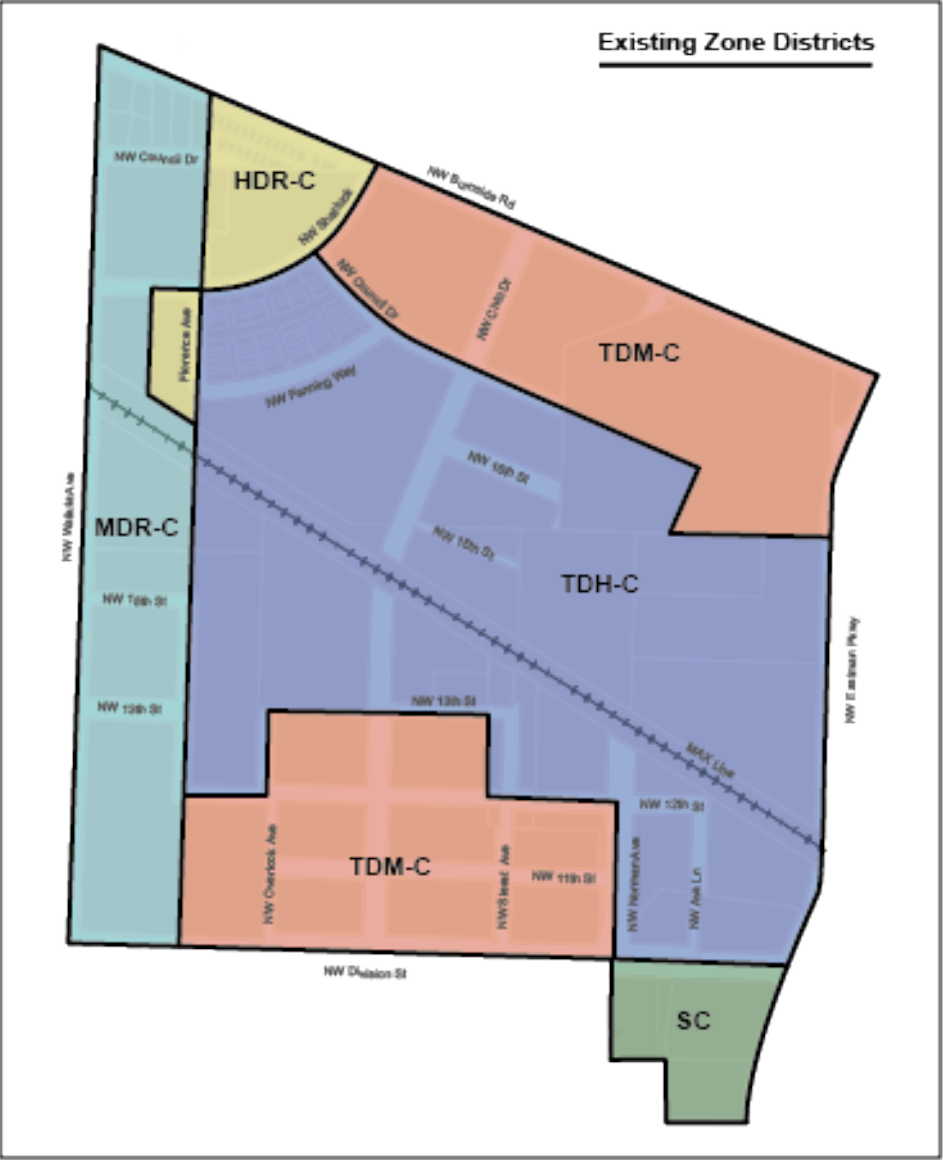

# CIVIC NEIGHBORHOOD COMMUNITY PLAN MAP DRAFT UPDATES

January 31, 2017

EXISTING DESIGN DISTRICT AND PLAN DISTRICT BOUNDARIES

- Civic Neighborhood Plan District
- - - Civic Neighborhood Design District

PROPOSED DESIGN DISTRICT AND PLAN DISTRICT BOUNDARY

### Existing Zone Districts

### Proposed Zone Districts

- MDR-C** Moderate-Density Residential - Civic
- HDR-C** High-Density Residential - Civic
- TDM-C** Transit Development District - Medium Density - Civic
- TDH-C** Transit Development District - High Density - Civic
- SC** Station Center

- CNRM** Civic Neighborhood Residential Mid-Rise
- CNTM** Civic Neighborhood Transit Moderate Density
- CNTH** Civic Neighborhood Transit High Density