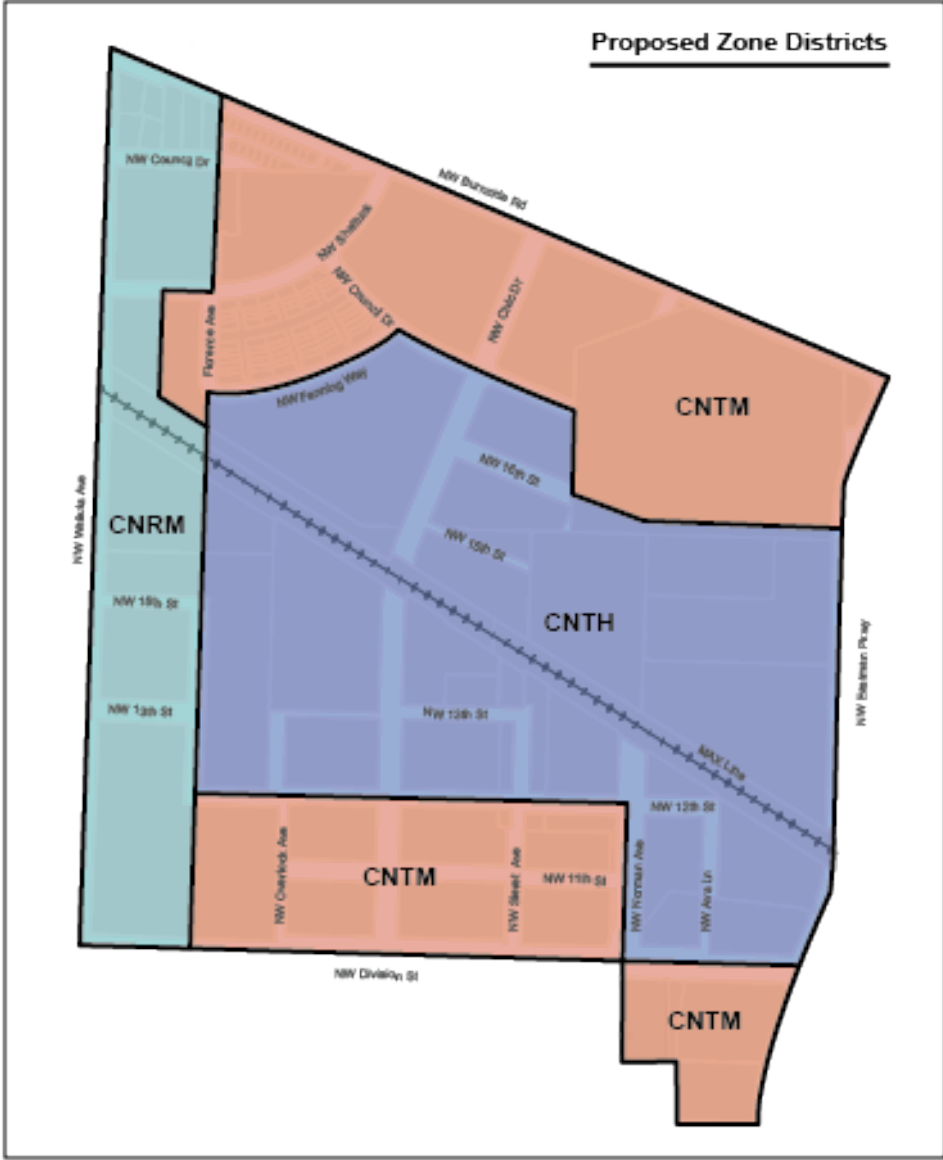

# CIVIC NEIGHBORHOOD COMMUNITY PLAN MAP DRAFT UPDATES

January 31, 2017

EXISTING DESIGN DISTRICT AND PLAN DISTRICT BOUNDARIES

- Civic Neighborhood Plan District
- - - Civic Neighborhood Design District

PROPOSED DESIGN DISTRICT AND PLAN DISTRICT BOUNDARY

### Existing Zone Districts

### Proposed Zone Districts

- MDR-C** Moderate-Density Residential - Civic
- HDR-C** High-Density Residential - Civic
- TDM-C** Transit Development District - Medium Density - Civic
- TDH-C** Transit Development District - High Density - Civic
- SC** Station Center